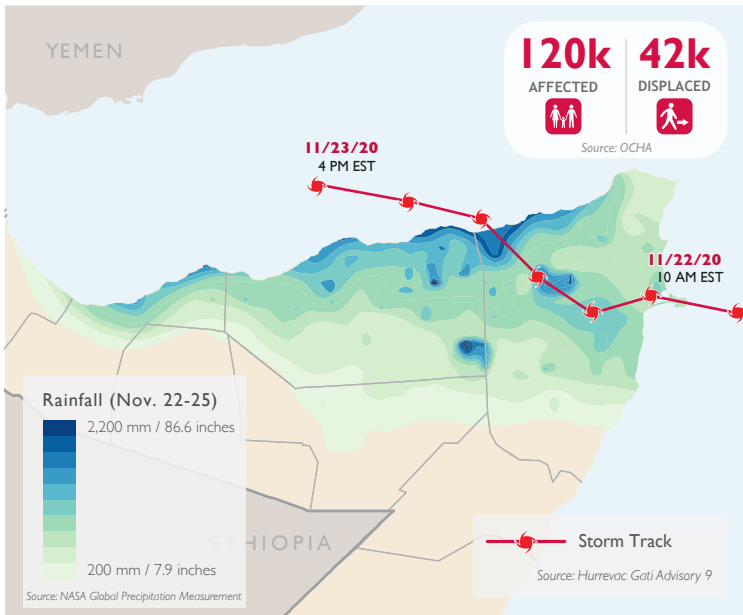

Partner activities are contingent upon access to conflict-affected areas and security concerns.

Rainfall from Tropical Cyclone Gati, November 2020

Projected Acute Food Insecurity, February Through May 2021