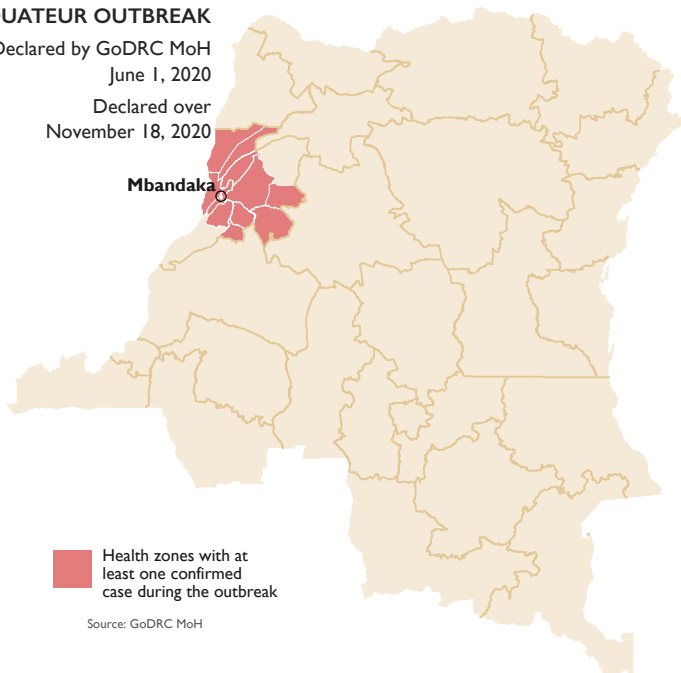

ÉQUATEUR OUTBREAK

Declared by GoDRC MoH
June 1, 2020

Declared over
November 18, 2020

ÉQUATEUR OUTBREAK - CASES BY WEEK