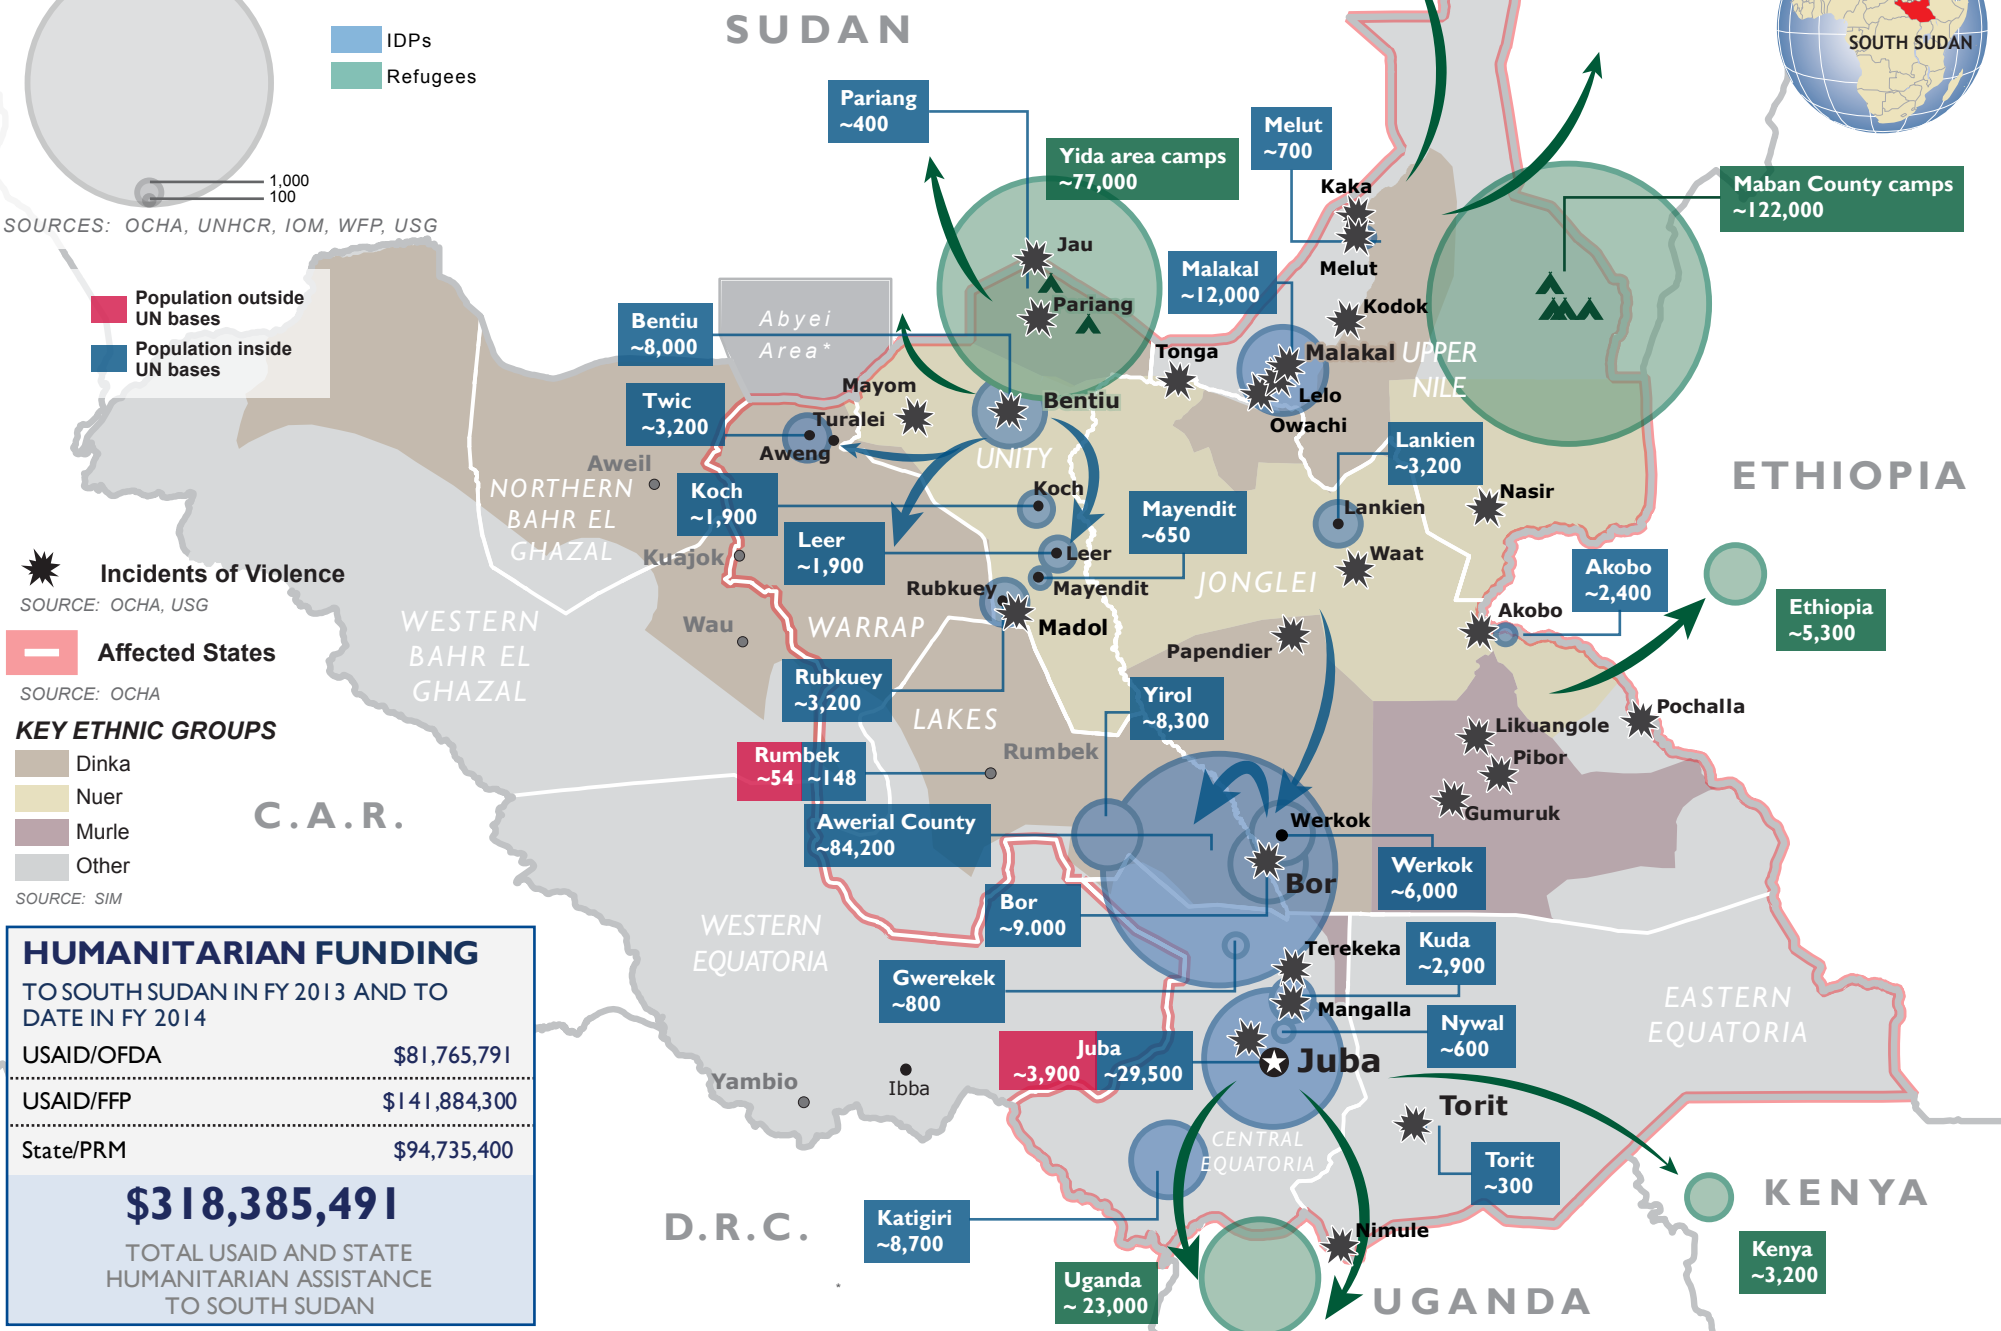

DISPLACED POPULATION

SOURCES: OCHA, UNHCR, IOM, WFP, USG

★ Incidents of Violence
SOURCE: OCHA, USG

— Affected States
SOURCE: OCHA

KEY ETHNIC GROUPS

SOURCE: SIM

HUMANITARIAN FUNDING

TO SOUTH SUDAN IN FY 2013 AND TO DATE IN FY 2014

USAID/OFDA	\$81,765,791
USAID/FFP	\$141,884,300
State/PRM	\$94,735,400

\$318,385,491

TOTAL USAID AND STATE HUMANITARIAN ASSISTANCE TO SOUTH SUDAN

An unconfirmed number of people from South Sudan are sheltering in Sudan as of January 4.

The boundaries and names used on this map do not imply official endorsement or acceptance by the U.S. Government.

* Final sovereignty status of Abyei Area pending negotiations between South Sudan and Sudan.