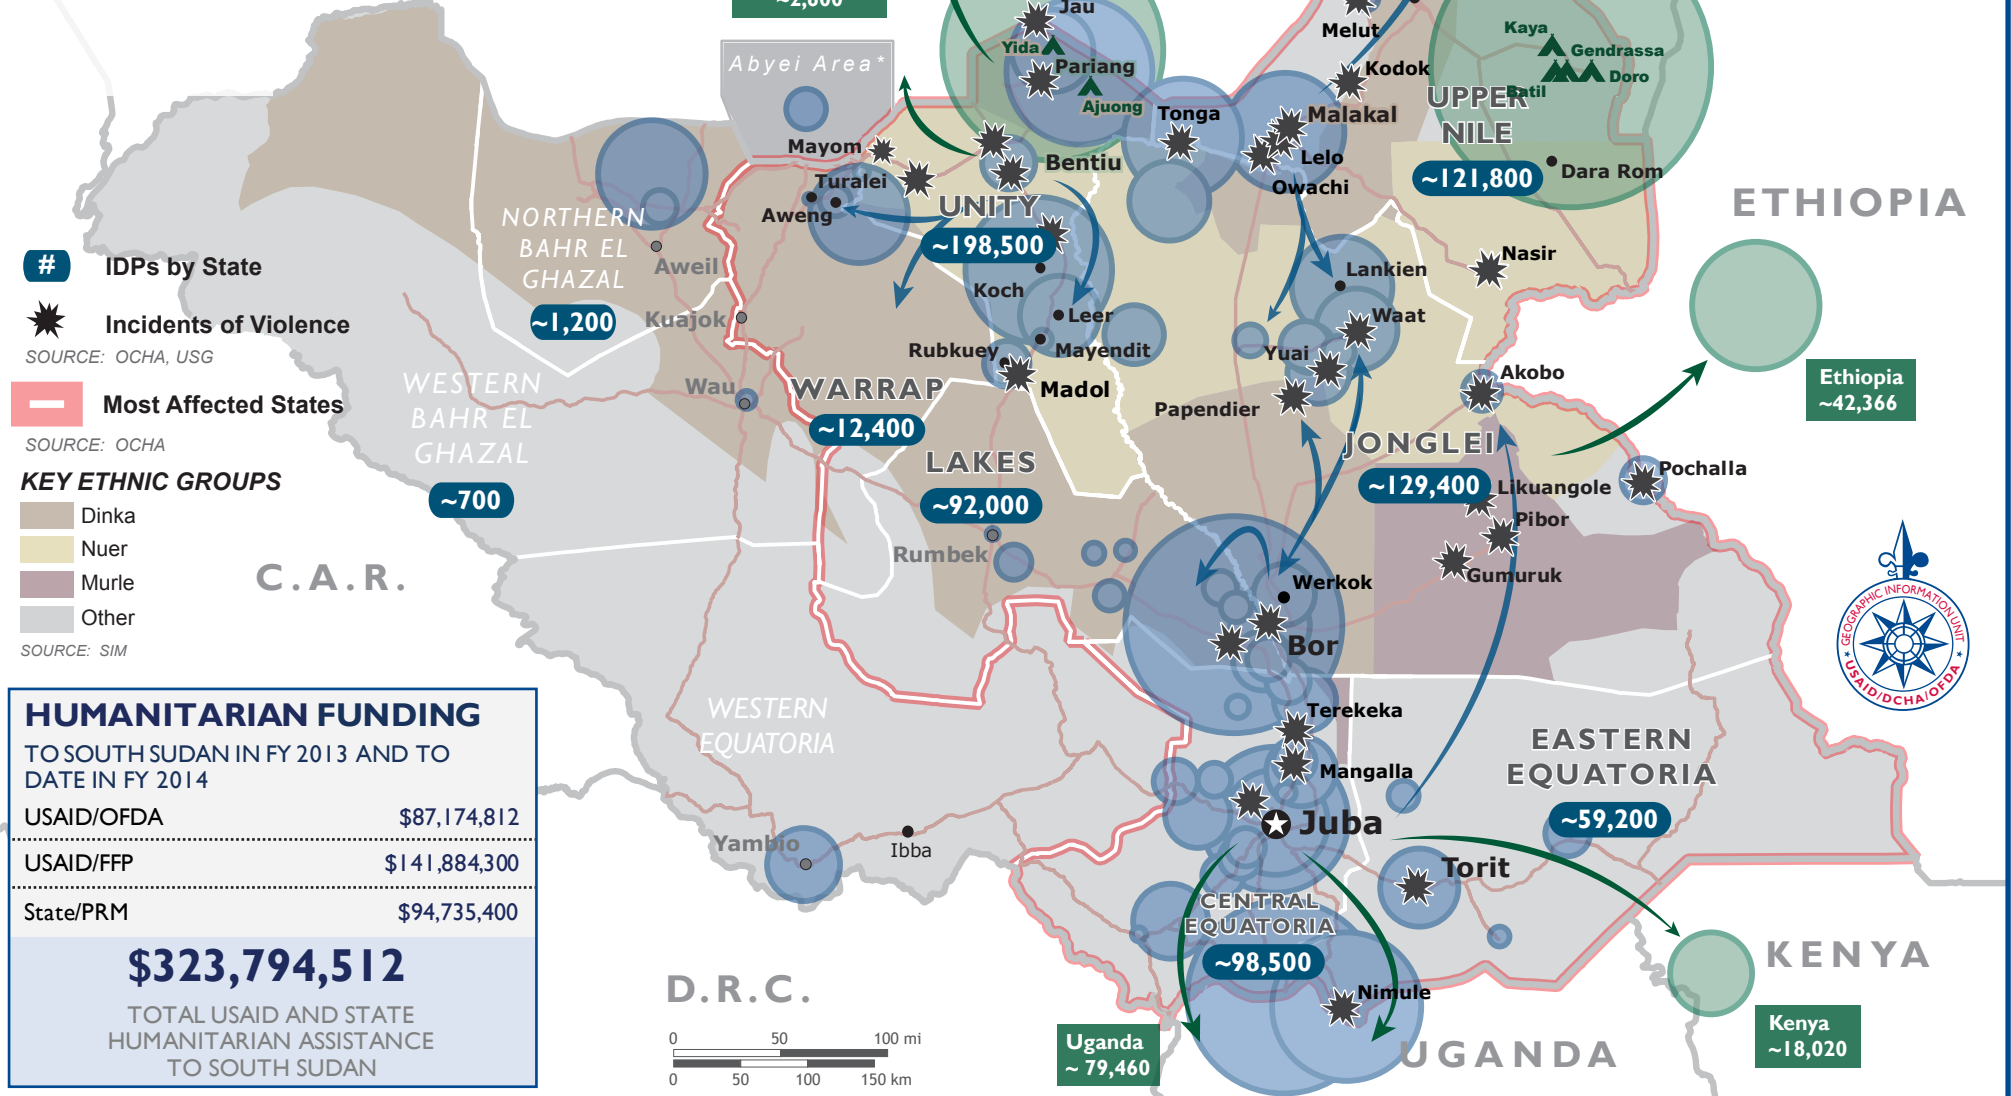

DISPLACED POPULATION

SOURCES: OCHA, UNHCR, IOM, WFP, USG

IDPs by State

★ Incidents of Violence

SOURCE: OCHA, USG

— Most Affected States

SOURCE: OCHA

KEY ETHNIC GROUPS

- Dinka
- Nuer
- Murle
- Other

SOURCE: SIM

HUMANITARIAN FUNDING

TO SOUTH SUDAN IN FY 2013 AND TO DATE IN FY 2014

USAID/OFDA	\$87,174,812
USAID/FFP	\$141,884,300
State/PRM	\$94,735,400

\$323,794,512

TOTAL USAID AND STATE HUMANITARIAN ASSISTANCE TO SOUTH SUDAN