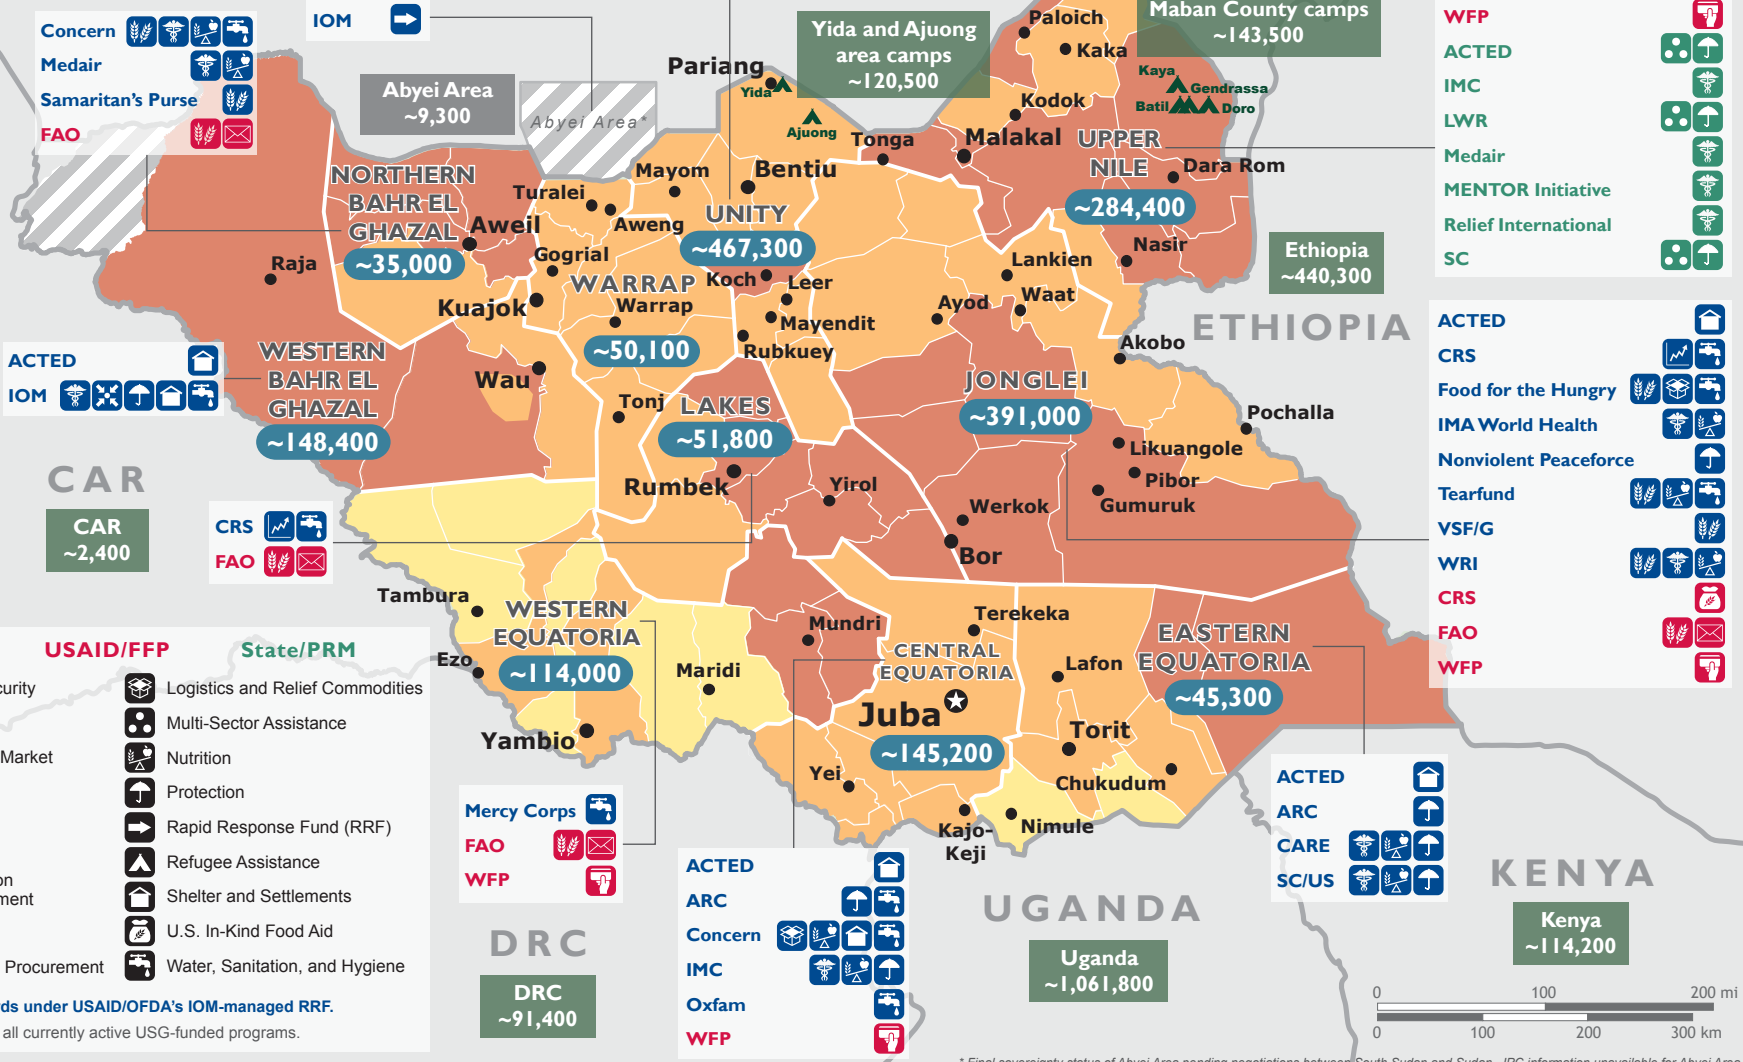

SOUTH SUDAN-WIDE

AAH/USA	UNICEF
ACTED	WFP
FAO	World Vision
IMMAP	UNICEF
IOM*	WFP
NRC	ICRC
OCHA	UNHAS
SC/US	UNHCR
UNHAS	

Concern	WRI
DRC	WFP
IOM	Africa Humanitarian Action
Medair	Internews
Mercy Corps	IRC
Nonviolent Peaceforce	LWR
Samaritan's Purse	
VSF/G	

SUDAN

Sudan
~765,200
(Includes unconfirmed refugee and nomadic populations.)

ARC
Food for the Hungry
IMA World Health
IMC
IOM
Medair
Relief International
VSF/G
WRI
World Vision
WFP
ACTED
IMC
LWR
Medair
MENTOR Initiative
Relief International
SC

ESTIMATED FOOD SECURITY LEVELS THROUGH JULY 2018

Source: Integrated Food Security Phase Classification, January 2017

IDPs by State
Refugees
Other Displaced Persons

Concern
Medair
Samaritan's Purse
FAO

ACTED
IOM

CRS
FAO

PROGRAM KEY

USAID/OFDA	USAID/FFP	State/PRM
Agriculture and Food Security	Logistics and Relief Commodities	Multi-Sector Assistance
Cash Transfers for Food	Nutrition	Protection
Economic Recovery and Market Systems	Rapid Response Fund (RRF)	Refugee Assistance
Food Vouchers	Shelter and Settlements	U.S. In-Kind Food Aid
Health	Water, Sanitation, and Hygiene	
Humanitarian Coordination and Information Management		
Humanitarian Air Service		
Local and Regional Food Procurement		

* Includes sub-awards under USAID/OFDA's IOM-managed RRF. This map depicts all currently active USG-funded programs.

PROGRAM KEY

USAID/OFDA	USAID/FFP	State/PRM
Agriculture and Food Security	Logistics and Relief Commodities	Multi-Sector Assistance
Cash Transfers for Food	Nutrition	Protection
Economic Recovery and Market Systems	Rapid Response Fund (RRF)	Refugee Assistance
Food Vouchers	Shelter and Settlements	U.S. In-Kind Food Aid
Health	Water, Sanitation, and Hygiene	
Humanitarian Coordination and Information Management		
Humanitarian Air Service		
Local and Regional Food Procurement		

* Includes sub-awards under USAID/OFDA's IOM-managed RRF. This map depicts all currently active USG-funded programs.

* Final sovereignty status of Abyei Area pending negotiations between South Sudan and Sudan. IPC information unavailable for Abyei Area.