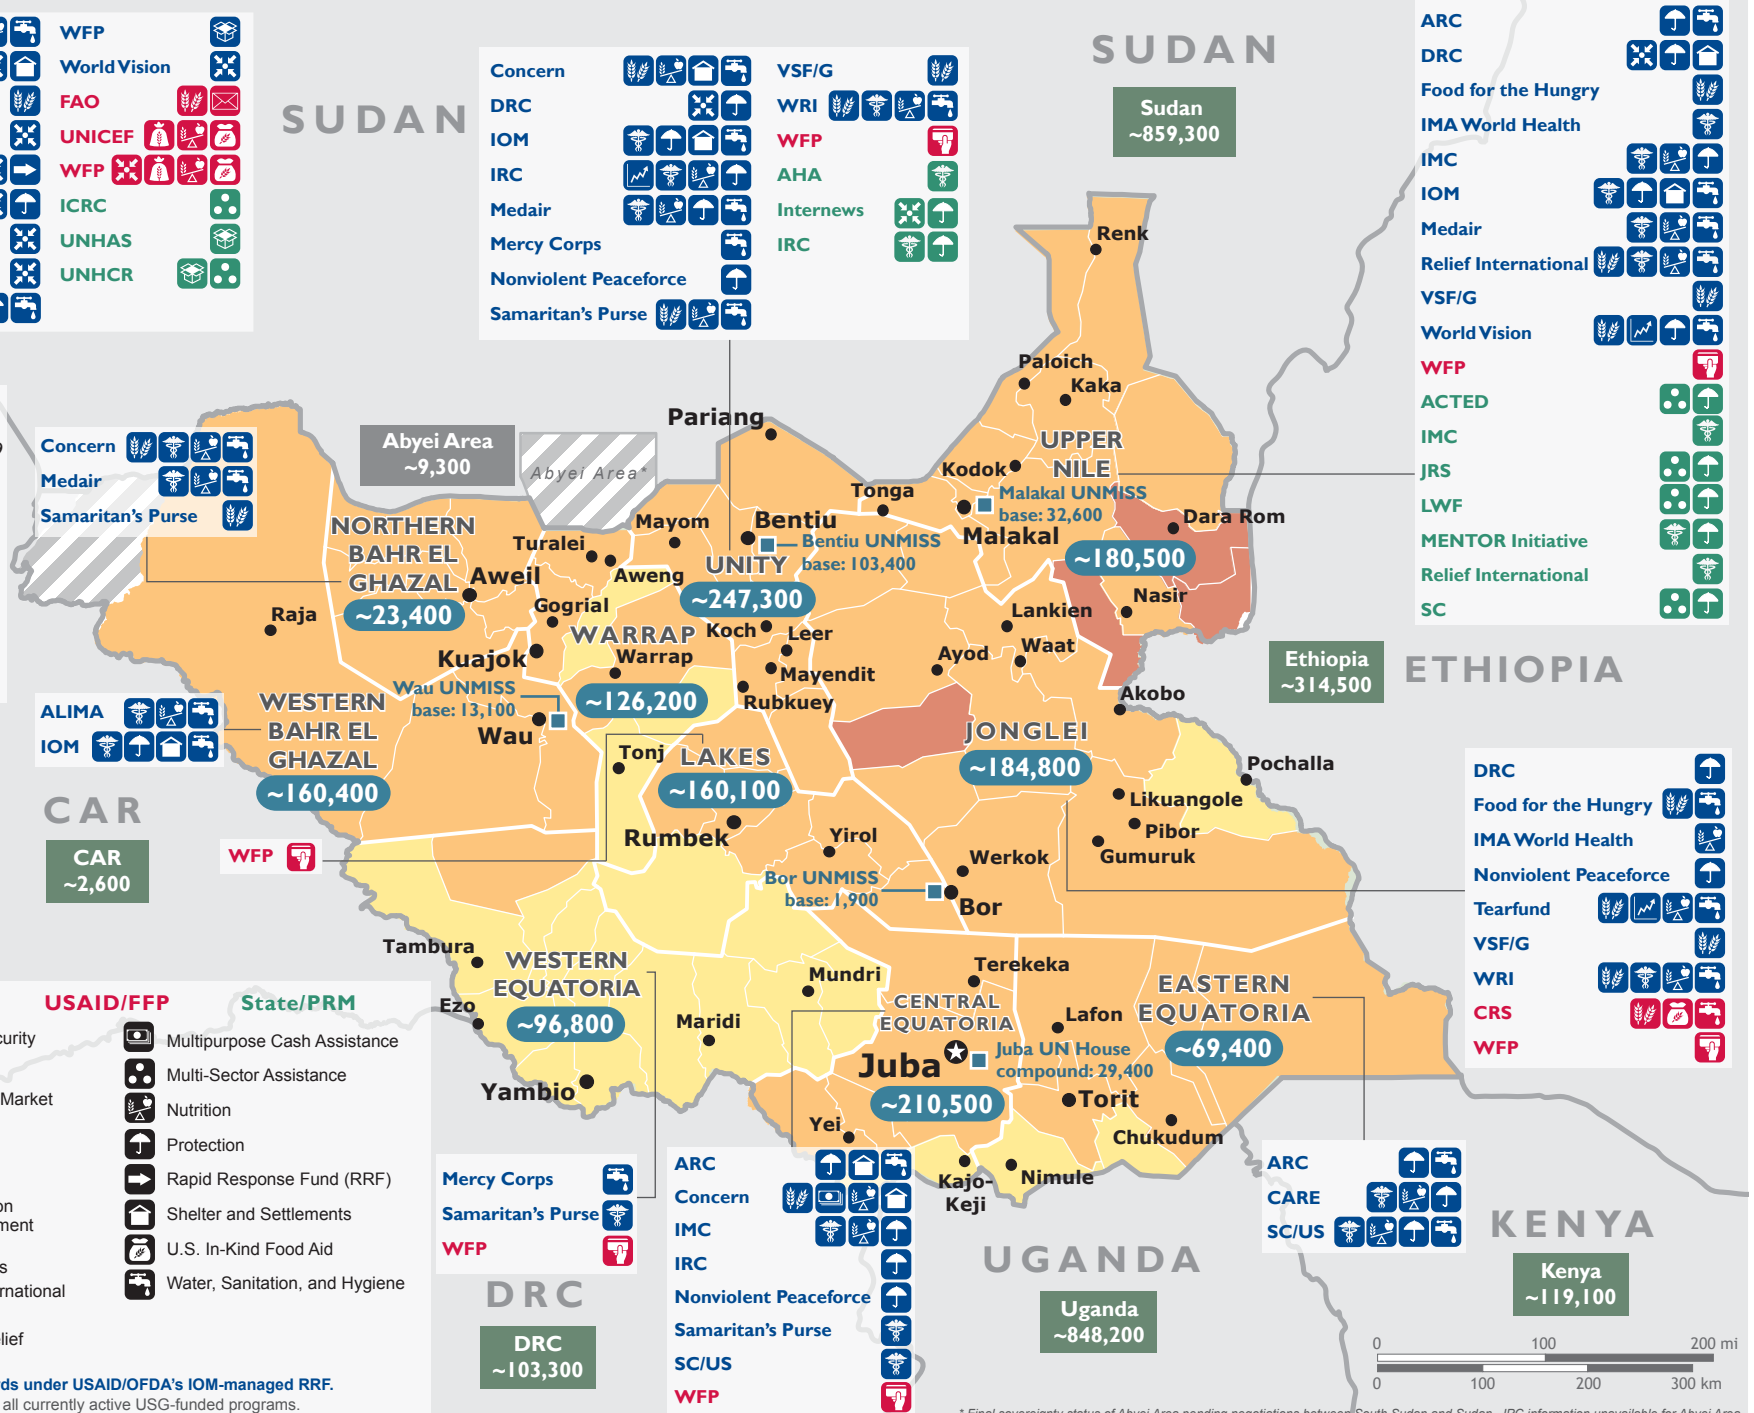

SOUTH SUDAN-WIDE

PROGRAM KEY

* Includes sub-awards under USAID/OFDA's IOM-managed RRF. This map depicts all currently active USG-funded programs.

* Final sovereignty status of Abyei Area pending negotiations between South Sudan and Sudan. IPC information unavailable for Abyei Area.